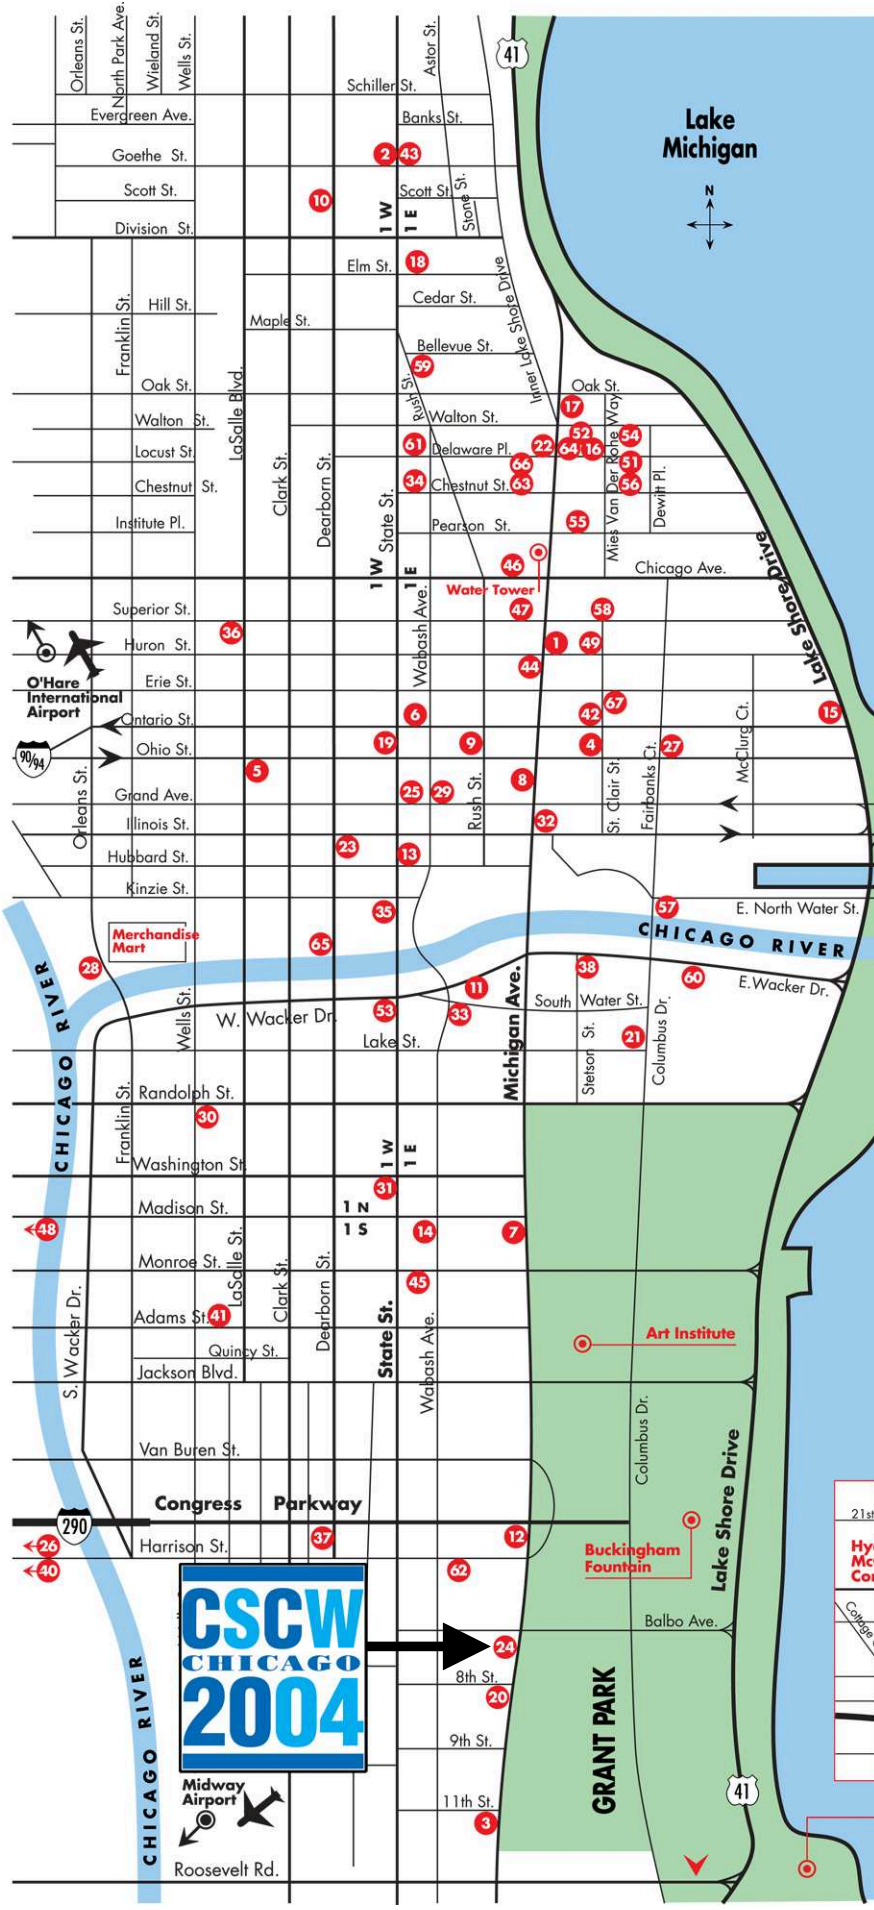

CHICAGO

CONVENTION AND TOURISM BUREAU

Downtown Chicago Hotels

- 1 Allerton Crowne Plaza Hotel, The 701 N. Michigan Ave.
- 2 Ambassador West 1300 N. State Pkwy.
- 3 Best Western Grant Park Hotel 1100 S. Michigan Ave.
- 4 Best Western Inn of Chicago 162 E. Ohio St.
- 5 Best Western River North Hotel 125 W. Ohio St.
- 6 Cass Hotel 640 N. Wabash Ave.
- 7 Chicago Athletic Association 12 S. Michigan Ave.
- 8 Chicago Marriott Downtown 540 N. Michigan Ave.
- 9 Chicago's Lenox Suites Hotel 616 N. Rush St.
- 10 Claridge Hotel, The 1244 N. Dearborn Pkwy.
- 11 Clarion Executive Plaza Hotel 71 E. Wacker Dr.
- 12 Congress Plaza Hotel & Conference Center 520 S. Michigan Ave.
- 13 Courtyard by Marriott Chicago Downtown 30 E. Hubbard St.
- 14 Crowne Plaza Chicago - The Silversmith 10 S. Wabash Ave.
- 15 Days Inn Lake Shore 644 N. Lake Shore Dr.
- 16 Doubletree Guest Suites of Chicago 198 E. Delaware Pl.
- 17 Drake Hotel, The 140 E. Walton Pl.
- 18 Elms, The 18 E. Elm St.
- 19 Embassy Suites Chicago 600 N. State St.
- 20 Essex Inn on Grant Park 800 S. Michigan Ave.
- 21 Fairmont Hotel, The 200 N. Columbus Dr.
- 22 Four Seasons Hotel Chicago 120 E. Delaware Pl.
- 23 Hampton Inn and Suites 33 W. Illinois St.
- 24 Hilton Chicago 720 S. Michigan Ave.
- 25 Hilton Garden Inn Chicago Downtown N. 10 E. Grand Ave.
- 26 Holiday Inn and Suites Downtown 506 W. Harrison St.
- 27 Holiday Inn Chicago City Centre 300 E. Ohio St.
- 28 Holiday Inn Chicago Mart Plaza 350 N. Orleans St.
- 29 Homewood Suites by Hilton 40 E. Grand Ave.
- 30 Hotel Allegro Chicago 171 W. Randolph St.
- 31 Hotel Burnham 1 W. Washington St.
- 32 Hotel Inter-Continental 505 N. Michigan Ave.
- 33 Hotel Monaco 225 N. Wabash Ave.
- 34 Hotel Sofitel Chicago Water Tower 20 E. Chestnut St.
- 35 House of Blues Hotel 333 N. Dearborn St.
- 36 Howard Johnson Inn 720 N. LaSalle St.
- 37 Hyatt Printers Row 500 S. Dearborn St.
- 38 Hyatt Regency Chicago 151 E. Wacker Dr.
- 39 Hyatt Regency McCormick Place 2233 S. Martin Luther King Dr.
- 40 Hyatt at University Village 625 S. Ashland Ave.
- 41 Midland Hotel 172 W. Adams St.
- 42 Motel 6 Chicago 162 E. Ontario St.
- 43 Omni Ambassador East 1301 N. State Pkwy.
- 44 Omni Chicago Hotel 676 N. Michigan Ave.
- 45 Palmer House Hilton, The 17 E. Monroe St.
- 46 Park Hyatt 800 N. Michigan Ave.
- 47 Peninsula Chicago, The 108 E. Superior St.
- 48 Quality Inn Downtown Chicago S. Halsted St.
- 49 Radisson Hotel & Suites Chicago 160 E. Huron St.
- 50 Ramada Inn Lake Shore 4900 S. Lake Shore Dr.
- 51 Raphael Hotel, The 201 E. Delaware Pl.
- 52 Regal Knickerbocker Hotel 163 E. Walton Pl. @ Michigan Ave.
- 53 Renaissance Chicago Hotel One W. Wacker Dr.
- 54 Residence Inn by Marriott 201 E. Walton Pl.
- 55 Ritz Carlton Chicago 160 E. Pearson St.
- 56 Seneca Hotel, The 200 E. Chestnut St.
- 57 Sheraton Chicago Hotel & Towers 301 E. North Water St.
- 58 Summerfield Suites by Wyndham 166 E. Superior St.
- 59 Sutton Place Hotel, The 21 E. Bellevue Pl.
- 60 Swissotel Chicago 323 E. Wacker Dr.
- 61 Talbot Hotel, The 20 E. Delaware Pl.
- 62 Travelodge Chicago 65 E. Harrison St.
- 63 Tremont Hotel, The 100 E. Chestnut St.
- 64 Westin Michigan Avenue Chicago, The 909 N. Michigan Ave.
- 65 Westin River North Chicago, The 320 N. Dearborn St.
- 66 Whitehall Hotel, The 105 E. Delaware Pl.
- 67 Wyndham Chicago 633 N. St. Clair St.