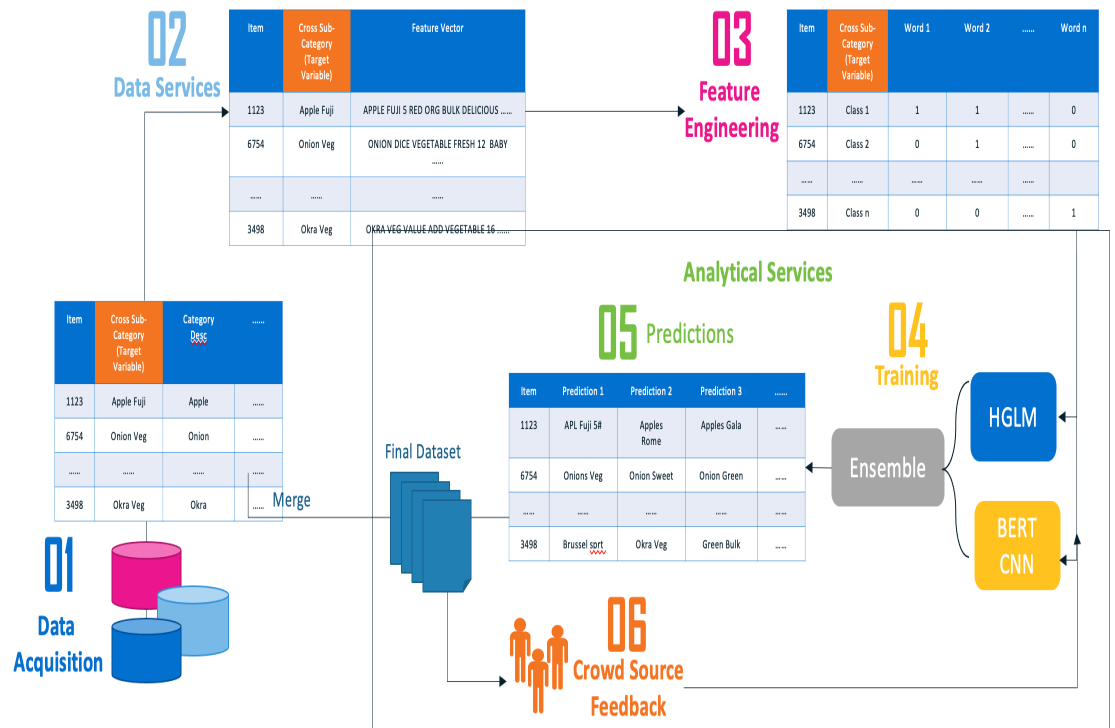

Cross Market Analytics for Walmart International

Unified view for the items to analyze the performance of items and suppliers

Multi-Market Item Categorization model uses US item categorization as base to train deep learning models to categorize International items.

Joint buy opportunities

Reduced item cost with right seller

Multi-Market Item Categorization Solution Overview