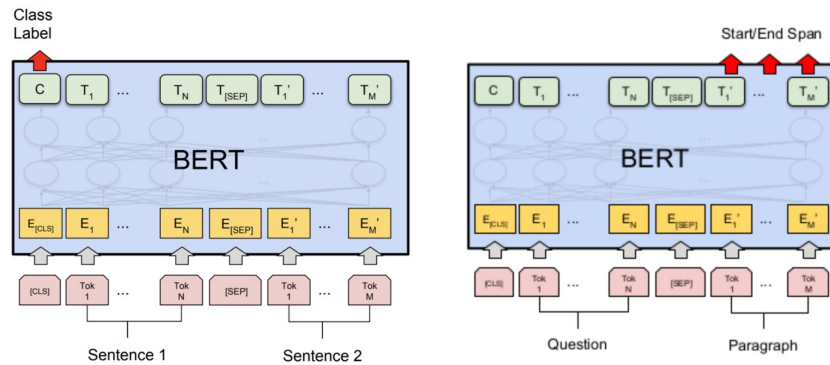

Attribute Extraction Pipeline

Attribute	Value
Brand	PiccoCasa
Bed Size	King
Pattern	Floral Bohemian
...	...

- Source of truth powering product info/search - requiring extreme precision (>95%)

- Hundreds of ML/DL models along with Gen AI with thousands of attributes power catalog scale inferencing

- More than 20M items enriched monthly
- Over 20K CPU cores for live inferencing
- ~40 GPU cores for training and batch inferencing