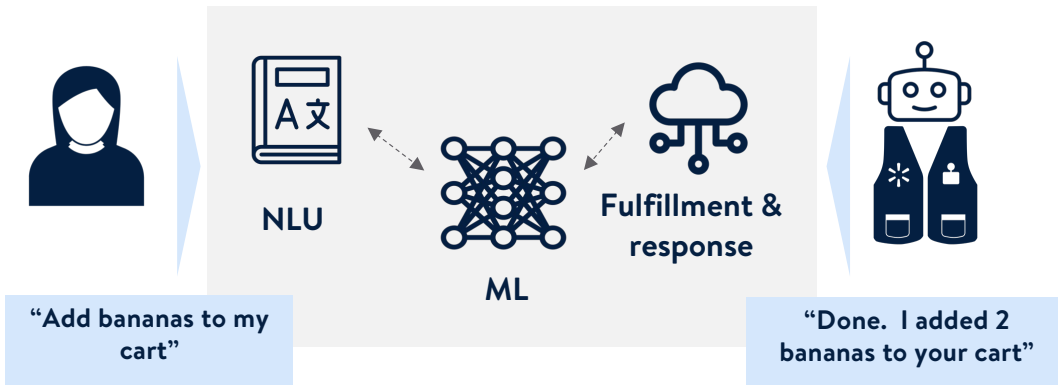

Conversational AI

Conversational AI is the technology that enables humans to interact with machines through *natural* language

Natural Language Understanding - Deep Learning - Full Stack / Mobile Conversational UX

Walmart Global Tech

Digital assistants enable customers to express their needs quickly at the point of need...