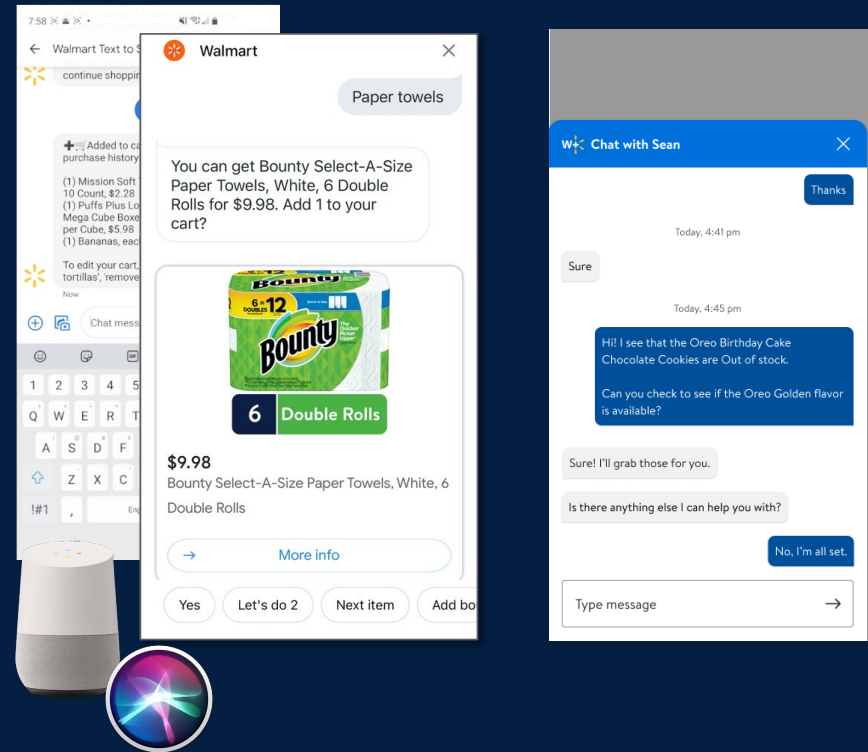

Walmart Conversational AI

©2023 Walmart Inc. All Rights Reserved.
NON-SENSITIVE INFORMATION CLASSIFICATION