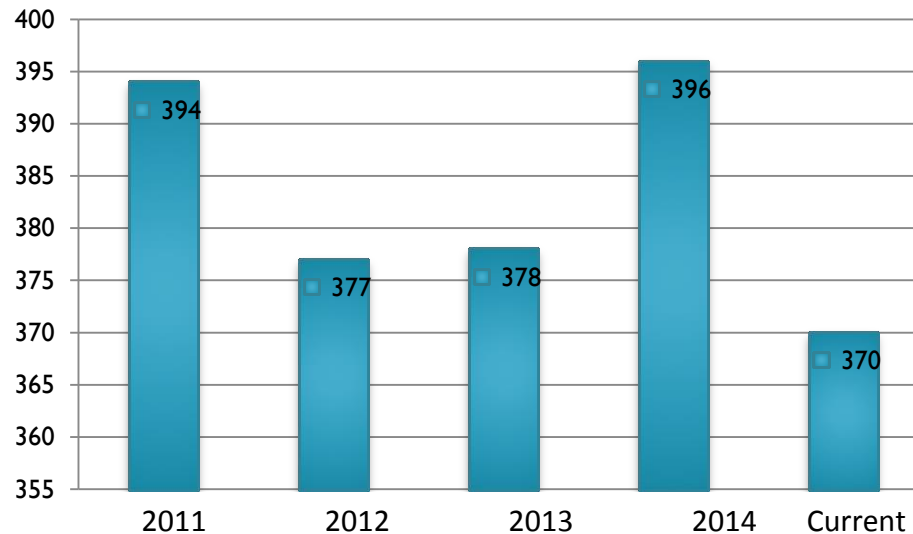

SIGITE WOW

- Decreasing Acceptance Rates
- Increasing Conference Attendance Rates
- Lightning Talks added to Conference Format
- Increasing International Memberships
- Regular Presence in *ACM Inroads Magazine*
- Strong SIGITE Membership Presence on IT 2017 Curriculum Revision Effort
- Healthy Fund Balance

SIGITE OW

- **2013 Newsletters:**

- Assignment of responsibility to Info Director failed.

- **Membership** hasn't transcended the 400 mark.

- Only One Significant **Conference Loss** (2012 -\$14K) Since Last Viability Review.
- Negligible **Citation Rate** in the DL.